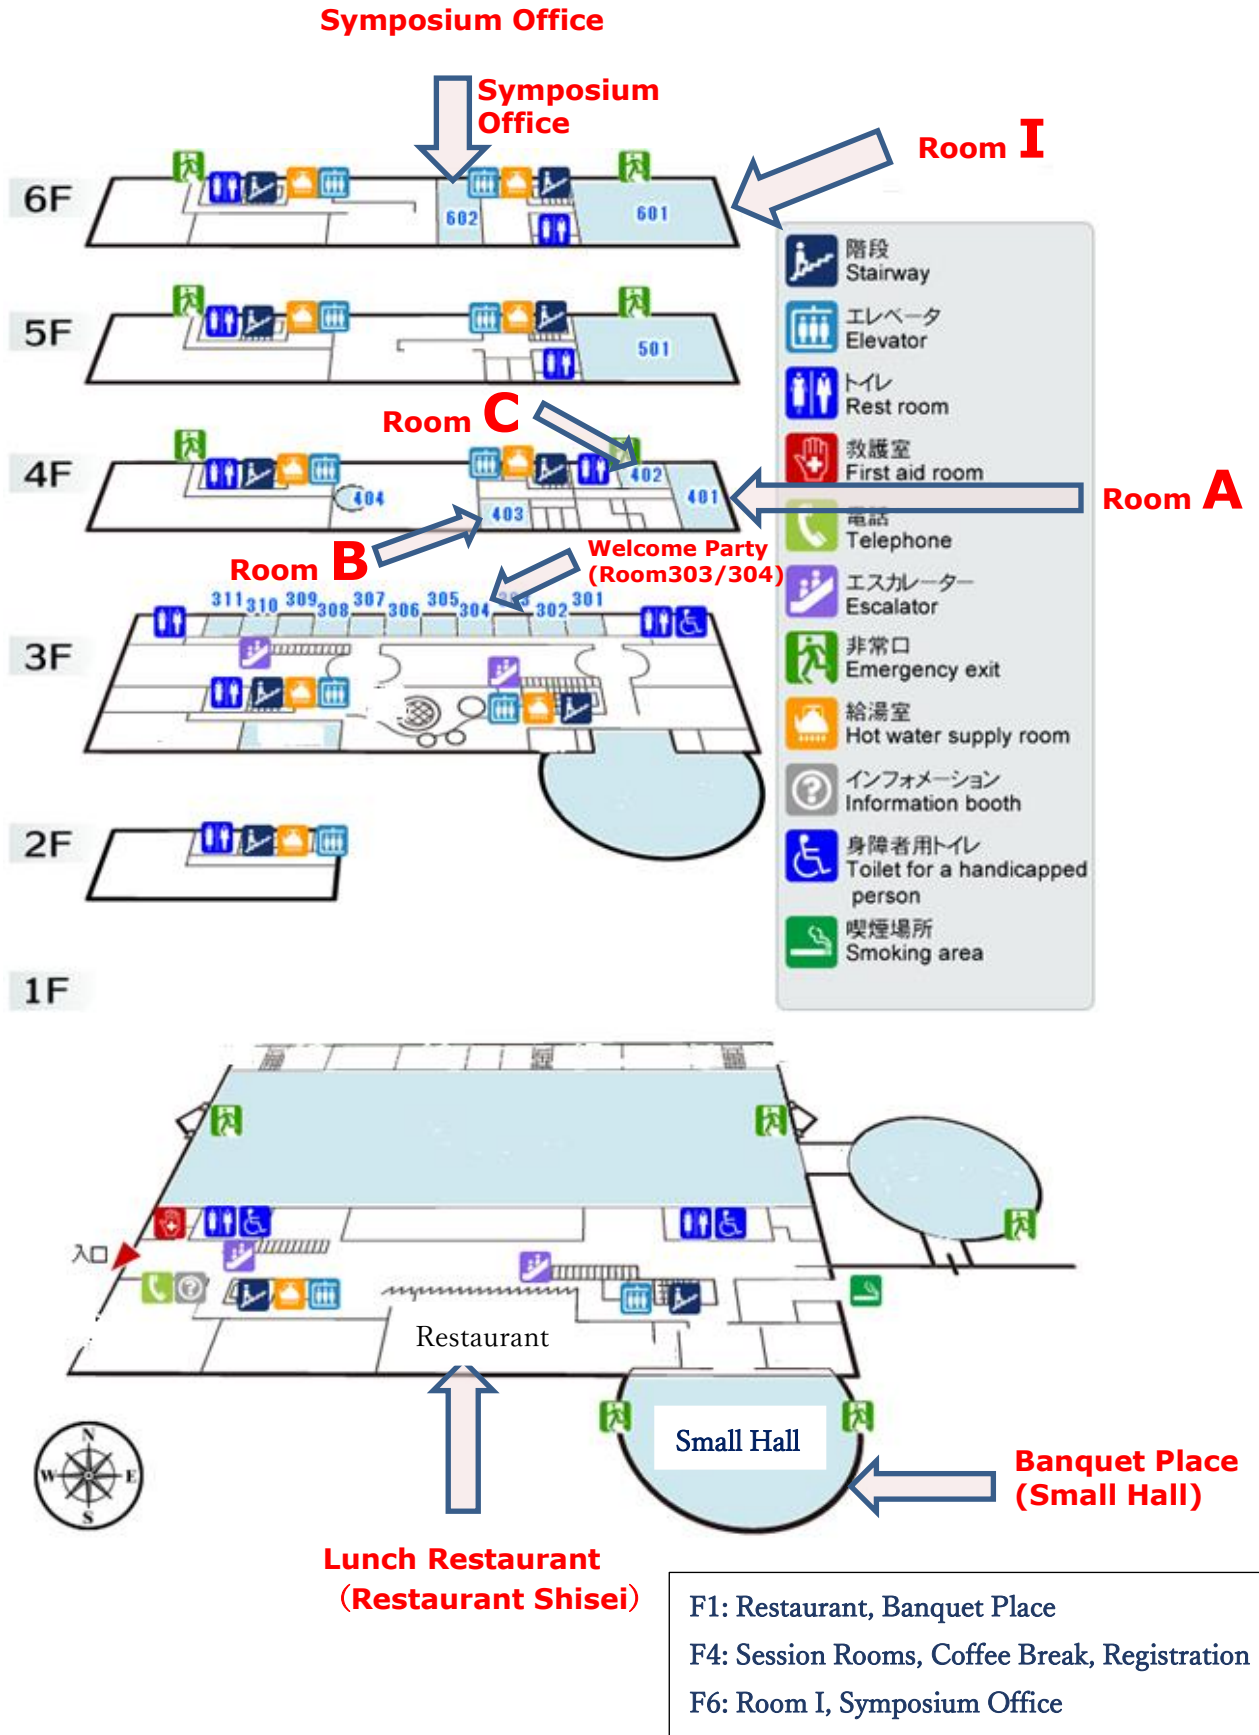

Convention Hall

General Information

Conference Venue Access

Access

7minutes by foot from JR Matsue station.