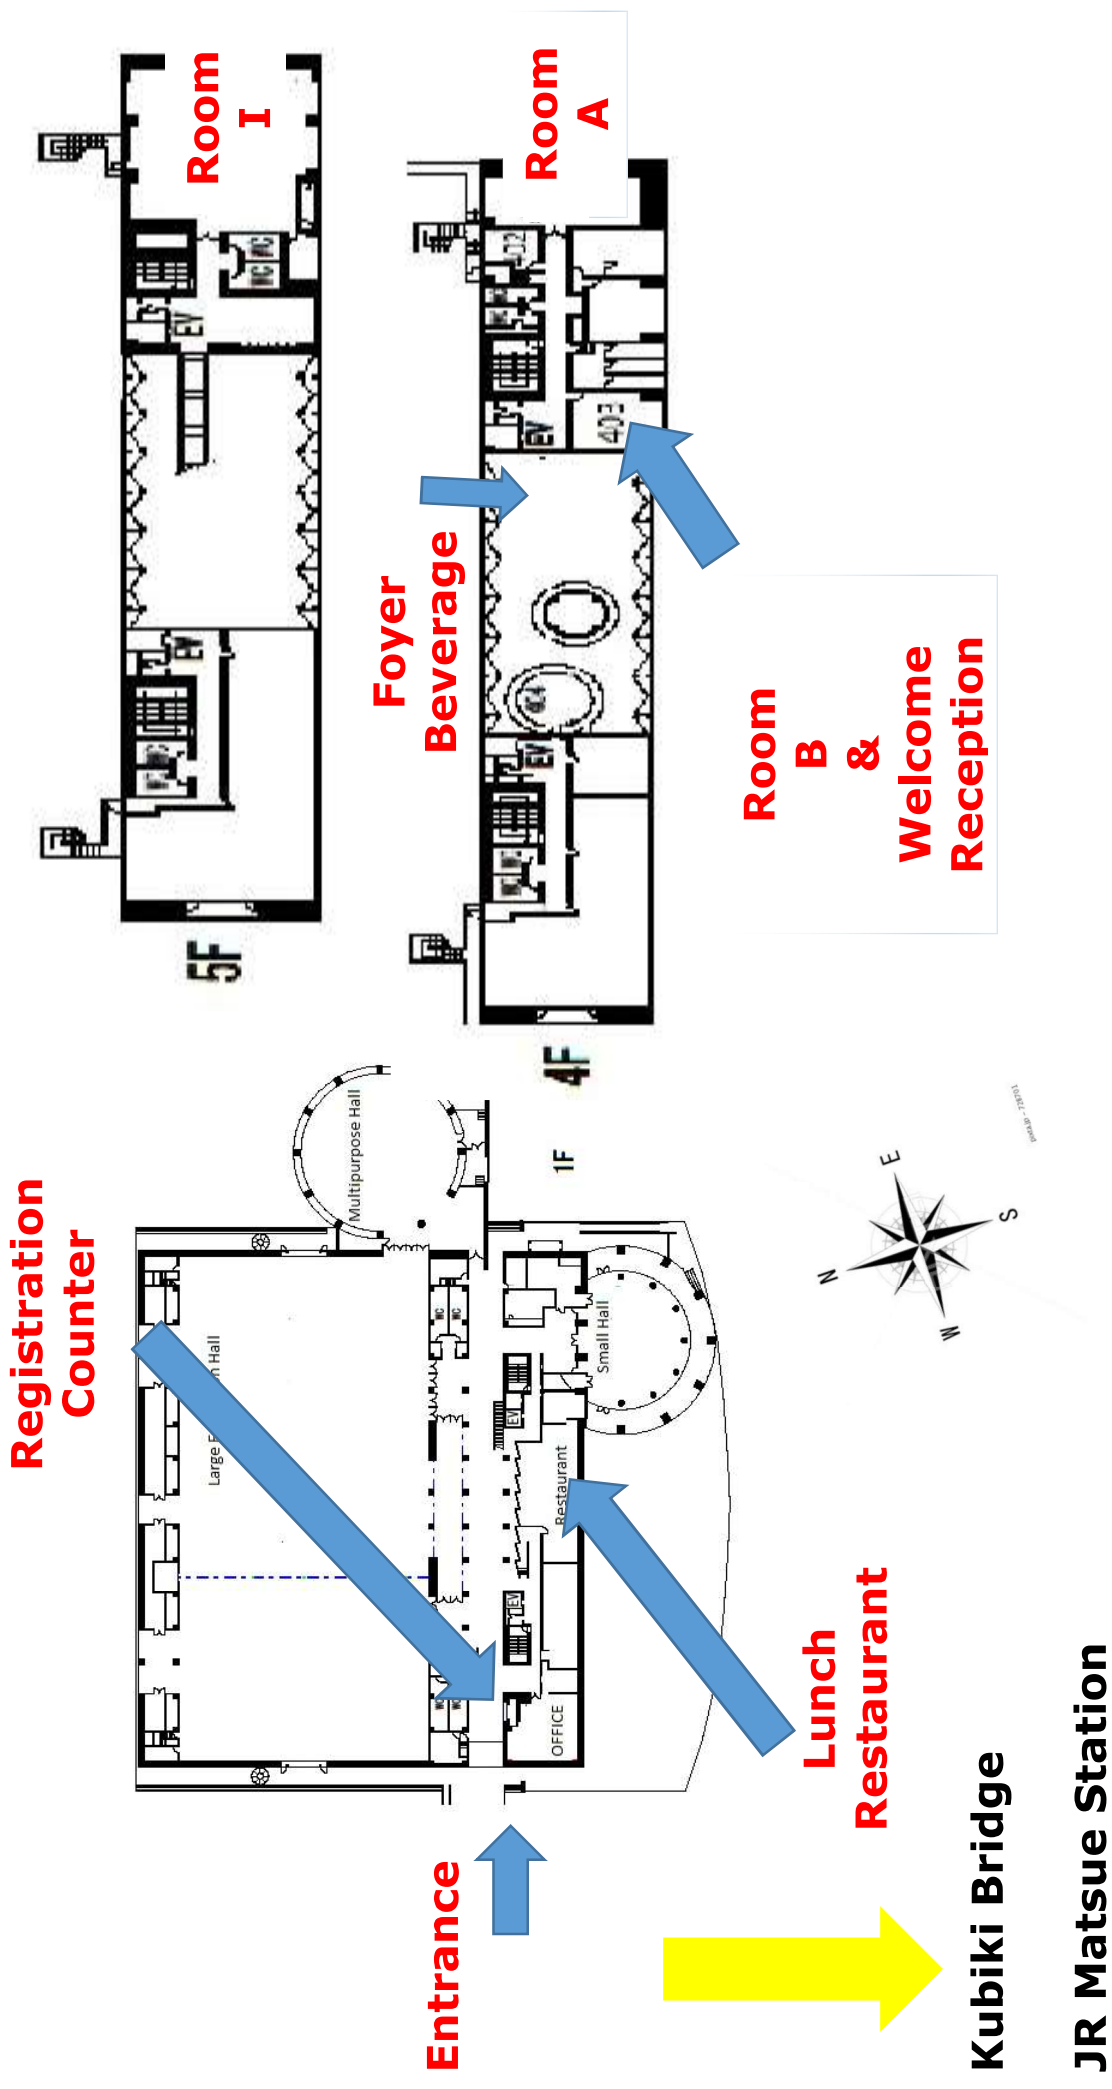

Convention Hall

General Information

Conference Venue Access

Access

7minutes by foot from JR Matsue station.